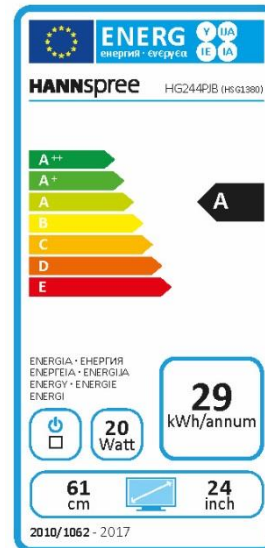

Built-In
Stereo Speaker

1 ms
Response Time

Tilt

Swivel

Display Size	60,96cm / 24" Diagonal
Panel Type	TFT – LED Backlight
Aspect Ratio	16:9
Resolution (H x V)	1920 x 1080 Full HD
Brightness	350cd/m ² (Typical)
Contrast (Typ.)	1.000:1 (Typical)
Contrast (Active)	300.000.000:1 (Active)
Viewing Angle L/R; U/D	170° H – 160° V (CR >10) / 176° H – 170° V (CR > 5)
Response Time	1 msec (with OD)
Pixel Pitch	0,277 (H) x 0,277 (V) mm
Panel Surface	Anti-Glare
Display Colors	16.7M Colors. Color Saturation NTSC 72%
Horizontal Frequency	15 ~ 166 kHz
Vertical Frequency	30 ~ 144 Hz (HDMI / DP)
Max Display Frequency	1920 x 1080 @ 144Hz
Input 1	HDMI 1.4 (*)
Input 2	HDMI 1.4 (*)
Input 3	Display Port 1.2
Buil-in Speakers	Yes, 2W x 2
Power Consumption	On: 19,6W; Stand-by: 0,2W; Off: 0,11W
AC Power Range	External Power Supply Input: AC 100 ~ 240 Volt; 50 ~ 60 Hz Output: 12V – 3.33A
Product Dimensions	567,2 x 206,6 x 556 mm (W x D x H)
Packing Dimensions	627 x 200 x 400 mm (W x D x H)
Net / Gross Weight	4,5 Kgs / 5,6 Kgs
Bezel & Color Plan	Front Bezel, back cover, arm, base: Black texture

VESA Mounting	75 x 75 mm
Monitor Stand	Height Adjustable Stand (130mm range)
Tilt / Kensington Lock	-3° ~ 7° // 14° ~ 18° / Yes
Pivot / Swivel	Yes 90° Clockwise / Left: 30° - Right: 30°
Controls	Menu, -, +, AUTO, Power
Color	Warm, Nature, Cool, User Mode
Preset Mode	Standard, Game, Movie, Photo, Vivid
On Screen Display	8 OSD Languages
Other Features	Flicker Free 144Hz Refresh Rate Free Sync: Yes (Adaptive Sync.)
Accessory	Power Adaptor; Power Cord; Display Port Cable; Warranty Card; Quick Start Guide

Supplier's Name	HANNspree
Model Name	HG244PJB
Energy Efficiency Class	A
Screen Size (Centimetres)	61
Screen Size (Inches)	24
On mode power Consumption (W)	20
Annual Energy Consumption* (kWh)	29
Standby-mode Power Consumption (W)	0,20
Off-mode Power Consumption (W)	0,11
Screen Resolution	1920 x 1080